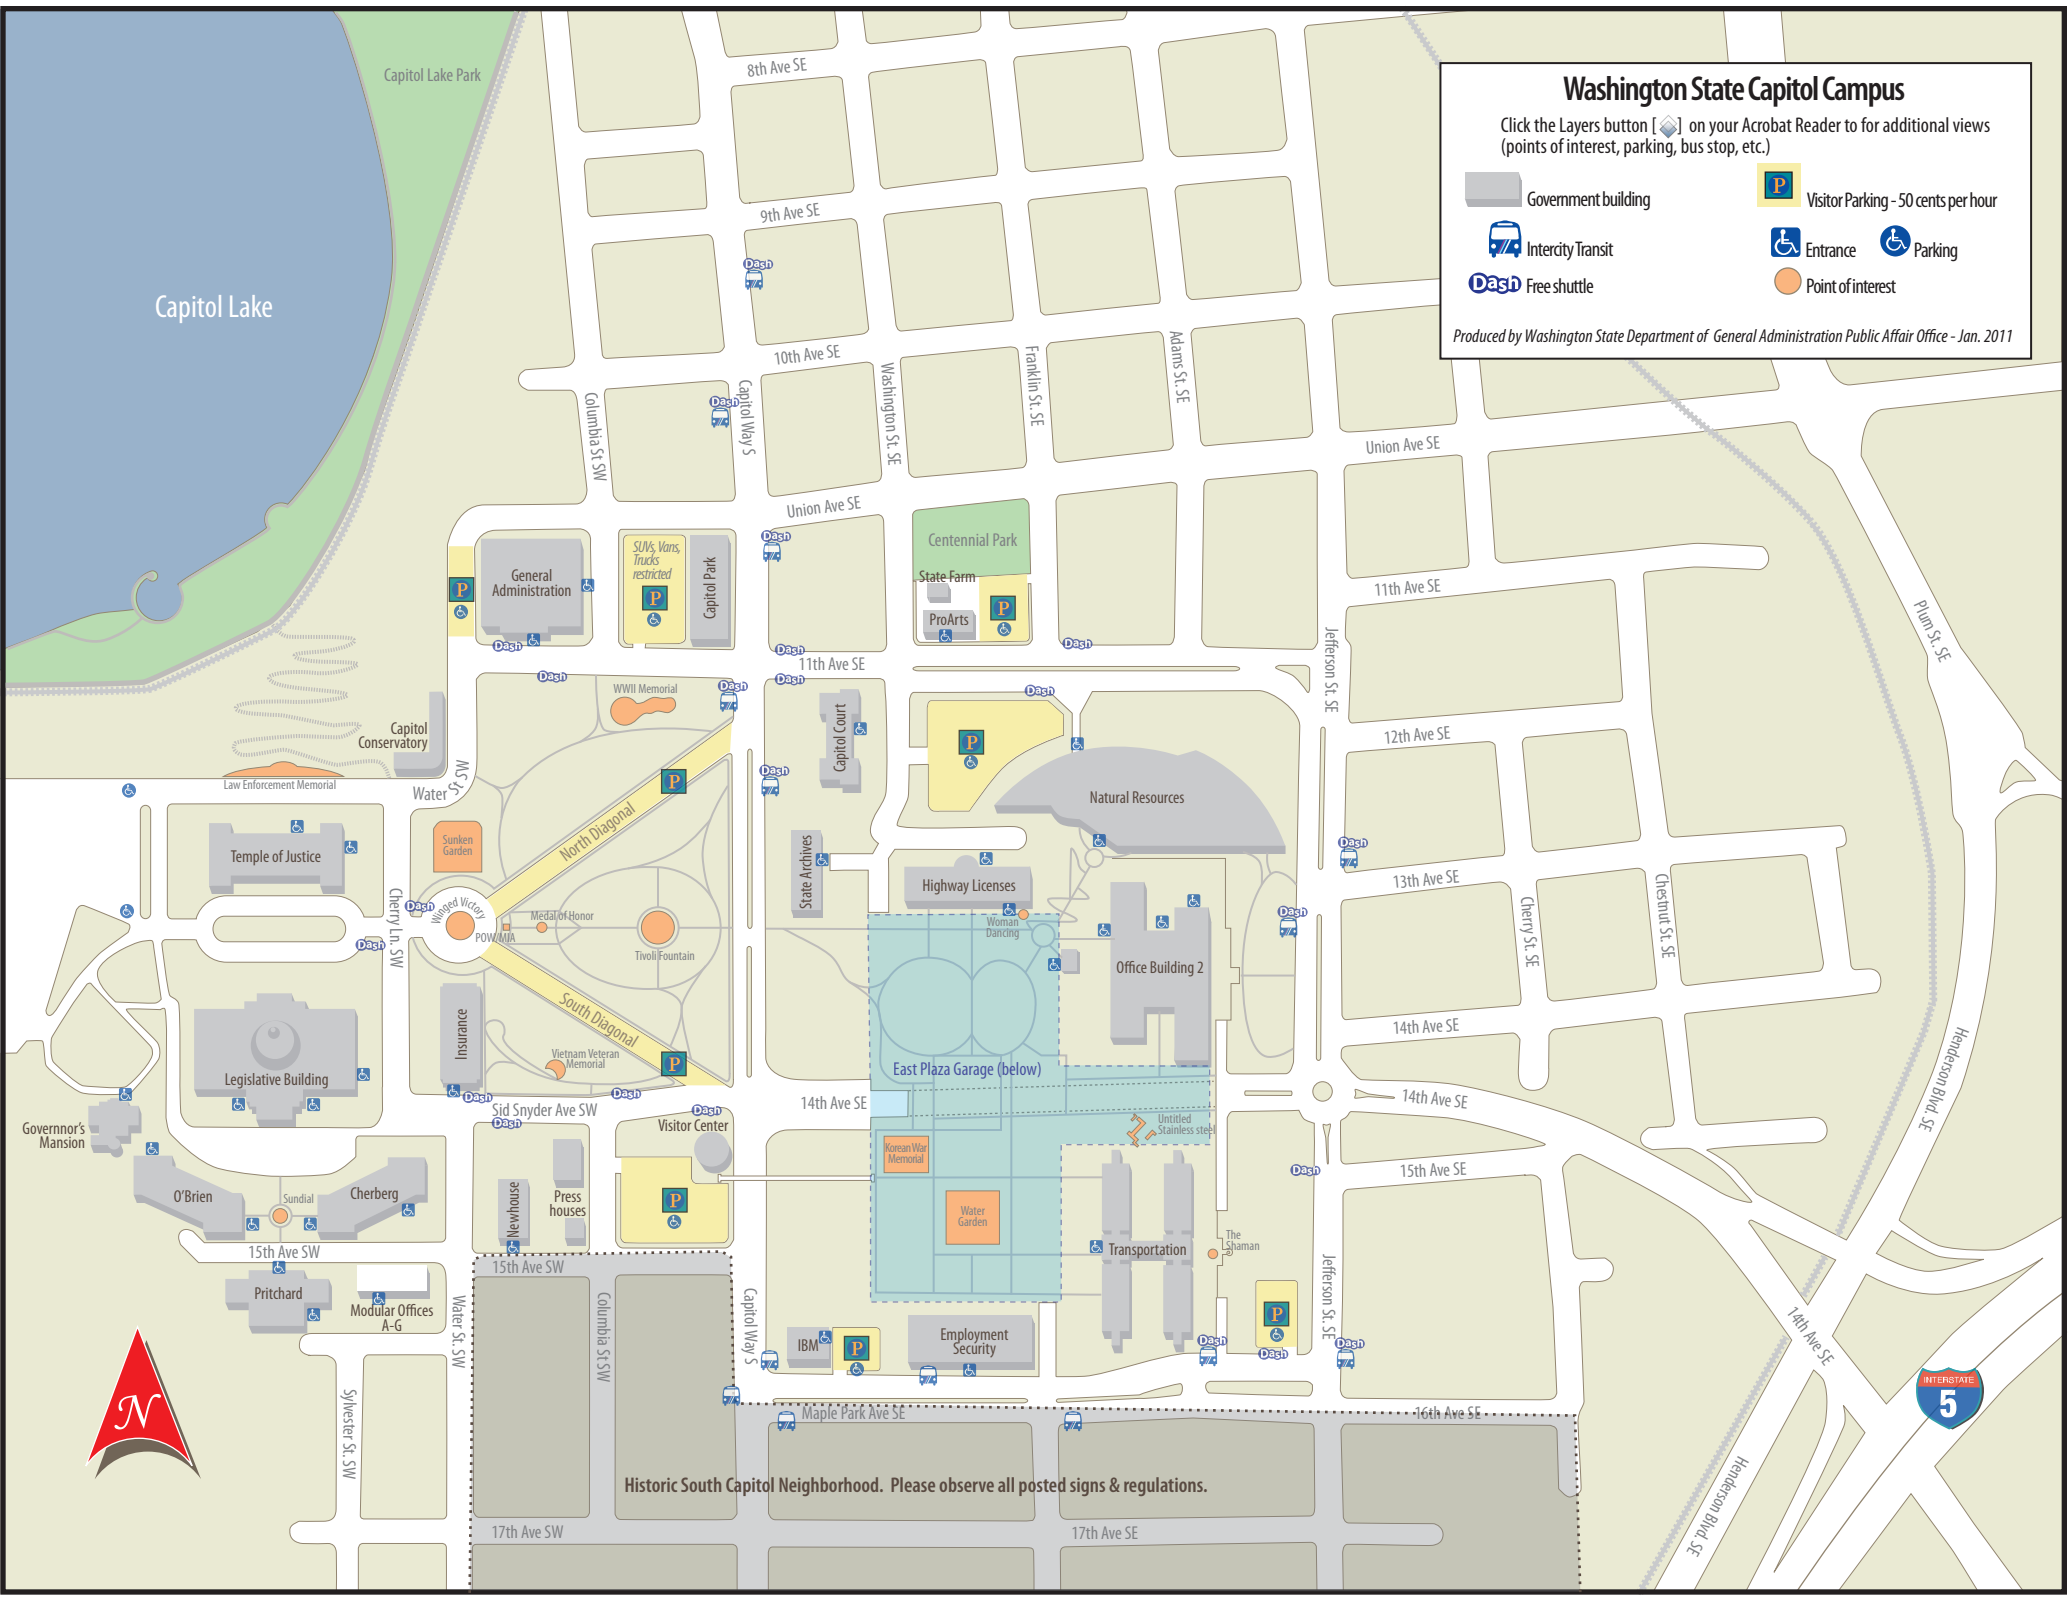

Washington State Capitol Campus

Click the Layers button [] on your Acrobat Reader to for additional views (points of interest, parking, bus stop, etc.)

-  Government building
-  Visitor Parking - 50 cents per hour
-  Intercity Transit
-  Entrance
-  DASH Free shuttle
-  Parking
-  Point of interest

Produced by Washington State Department of General Administration Public Affair Office - Jan. 2011

Historic South Capitol Neighborhood. Please observe all posted signs & regulations.